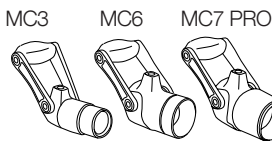

Padding

Snap Padding

Pillow Velcro (Hard-Top)

Pillow Velcro (Soft-Top)

Carrying Case

GoPro Mount

Amber Filter

Headband Insert

Headstrap Hard-Top

MC3 MC6 MC7 PRO

M-90901	Neoprene Snap Set (3 pcs.)	Onyx / Sapphire
M-91302	Neoprene Snap Set (3 pcs.)	Chrome Hard-Top / Soft-Top
M-91305	Pillow Velcro Set (2 pcs.)	Chrome Soft-Top
M-91306	Pillow Velcro Set (3 pcs.)	Chrome Hard-Top
M-91312	Neoprene Snap 10 Sets (3 pcs. ea.)	Chrome Hard-Top / Soft-Top
M-91315	Pillow Velcro 10 Sets (2 pcs. ea.)	Chrome Soft-Top
M-91316	Pillow Velcro 10 Sets (3 pcs. ea.)	Chrome Hard-Top