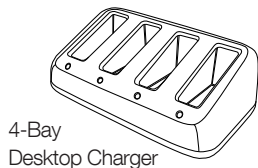

Onyx®
Sapphire®

Chrome®

Wall
Plug

4-Bay
Desktop Charger

Onyx® / Sapphire® / MC3
Small Clip Magnifier

Chrome® MC6 / MC7 PRO
Large Clip Magnifier

Magnifier
Example

Accessory

ORDER CODE	DESCRIPTION	WORKS WITH
------------	-------------	------------

Batteries

M-90002	Battery Set (2 pcs.)	Onyx / Sapphire
M-90004	Battery Set (2 pcs.)	Chrome

Chargers

M-90102	Wall Plug & USB Cable (US)	All Units
M-90106	Wall Plug & USB Cable (US/EU/UK/AU)	All Units
M-90151	USB Cable (Only)	All Units
M-90202	4-Bay Desktop Charger & USB Cable (US)	All Units
M-90203	4-Bay Desktop Charger & USB Cable (US/EU/UK/AU)	All Units