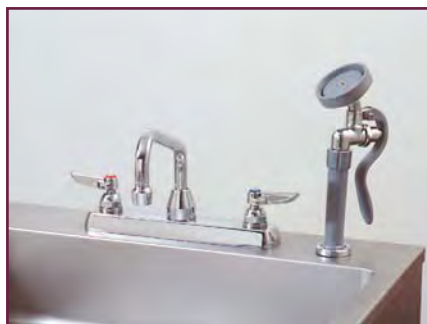

## Deck-Mounted Single-Lever Faucet

8-in. (20.32cm) centers. Single-lever faucet handle delivers mixed hot and cold water to give you the ideal temperature for the task at hand. Nozzle swivels for convenience.

P/N	Description
024601-E-Z-ZZ-V084-E	Faucet with Thumb Sprayer Valve with 84-in. (213.36cm) L Vinyl Hose

024601-E-Z-ZZ-V084-E

## Lever Handle

P/N	Description
024630-D-B-ZZ-S080-A	Lever handle, 8-in. (20.32cm) spread centers Swivel spout with aerator 6-in. (15.24cm) Angled sprayer Stainless steel sprayer hose 80-in. (203.20cm) L
024630-F-B-ZZ-S080-A	Wrist action handle, 8-in. (20.32cm) spread centers Swivel spout with aerator 6-in. (15.24cm) Angled sprayer Stainless steel sprayer hose 80-in. (203.20cm) L