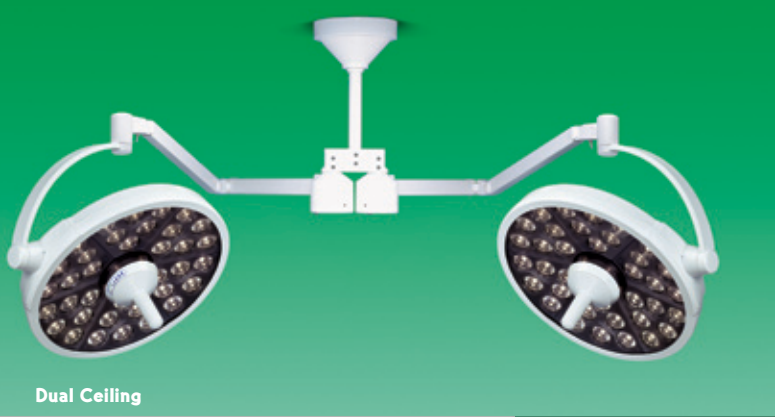

MI 1000 SURGERY LIGHT

Introducing A Bright New Line — THE MI LED SERIES

- Very Low Heat
- High Efficiency — Half the Electric Consumption of Standard Halogen Lights
- Long Life L.E.D.s
- 4300° Kelvin Color Temperature
- 65,000 Lux (6,000 foot candles)
- Available in a Variety of Mounting Options
- 5-Stage Dimming and On/Off Switch Controlled from the Sterilizable Handle

Green Technology  for a Healthier World

Available Mounting Options

*Ceiling Tracks Sold Separately

Specifications subject to change without notice

Manufactured
in the USA