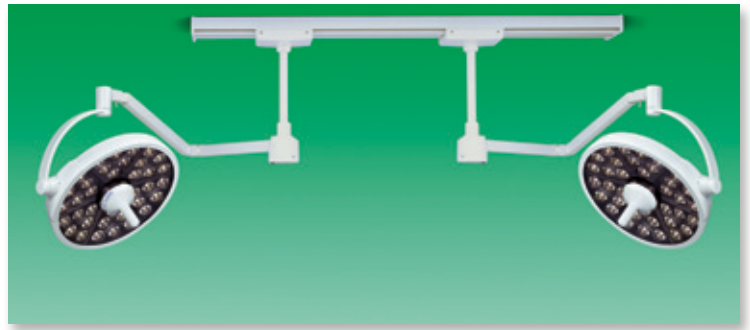

MI 1000 SURGERY LIGHT

Introducing A Bright New Line — THE MI LED SERIES

- Very Low Heat
- High Efficiency — Half the Electric Consumption of Standard Halogen Lights
- Long Life L.E.D.s
- 4300° Kelvin Color Temperature
- 65,000 Lux (6,000 foot candles)
- Available in a Variety of Mounting Options
- 5-Stage Dimming and On/Off Switch Controlled from the Sterilizable Handle

Green Technology  for a Healthier World

Available Mounting Options

*Ceiling Tracks Sold Separately

Specifications subject to change without notice

Manufactured
in the USA