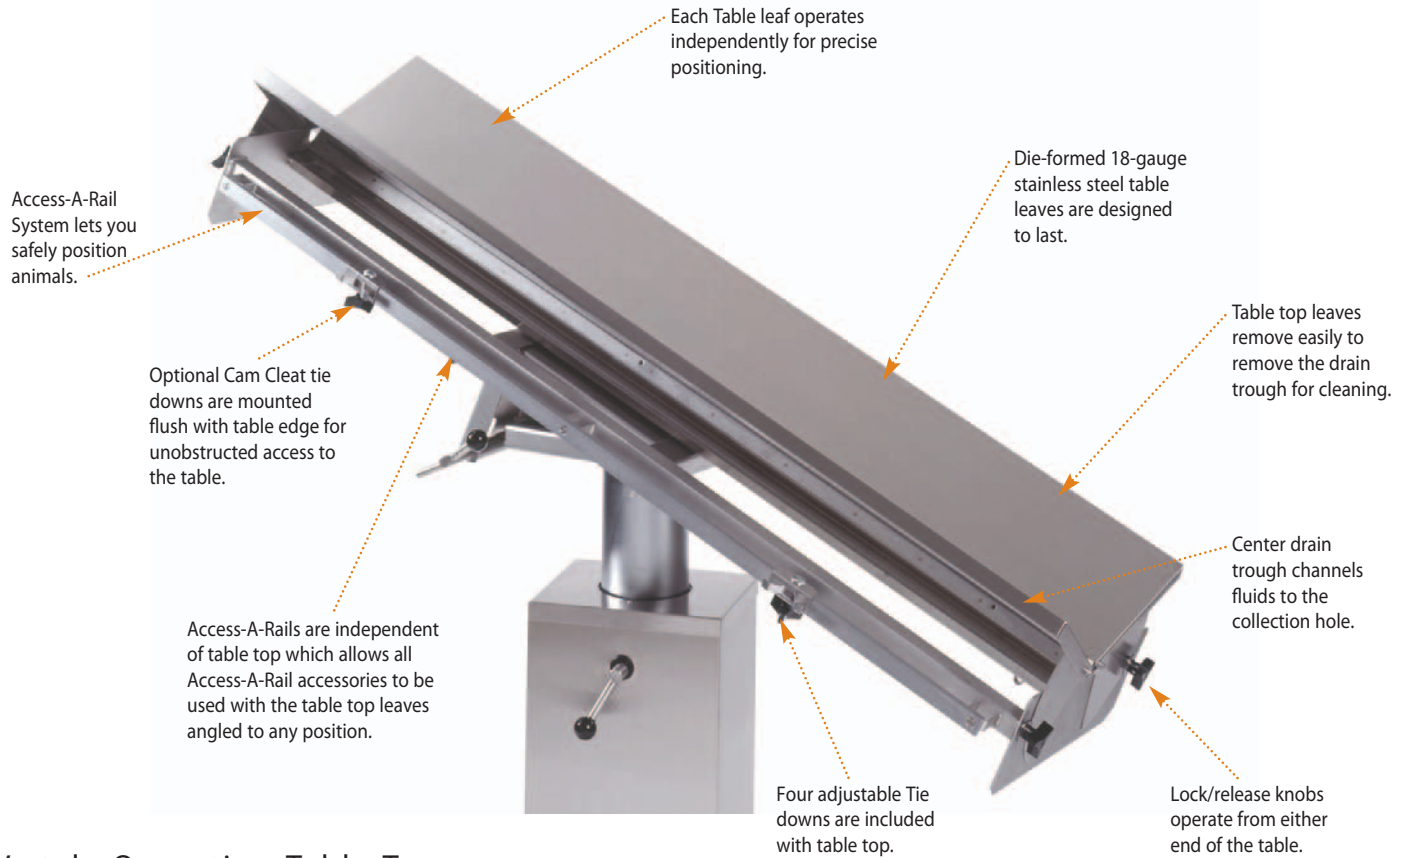

# Stainless Steel Operating Table Tops

## V-style Operating Table Top

For procedures requiring precise animal positioning, choose a V-style Operating Table Top. Features two die-formed stainless steel table leaves which can be positioned independently to let you create the angle that holds the animal just right for the procedure. Locking/release knobs on both table leaves are located at each end of the table for convenience. Satin finish is easy on the eyes even

with bright operating lighting.

Drain trough under the center of table directs fluids to a drain/collection hole to keep the operating site clear. Table Top leaves can be removed to allow you to remove the drain trough for cleaning.

Our Table Tops also feature our Access-A-Rail Tie-down System to help you keep animals safely positioned during surgical procedures.